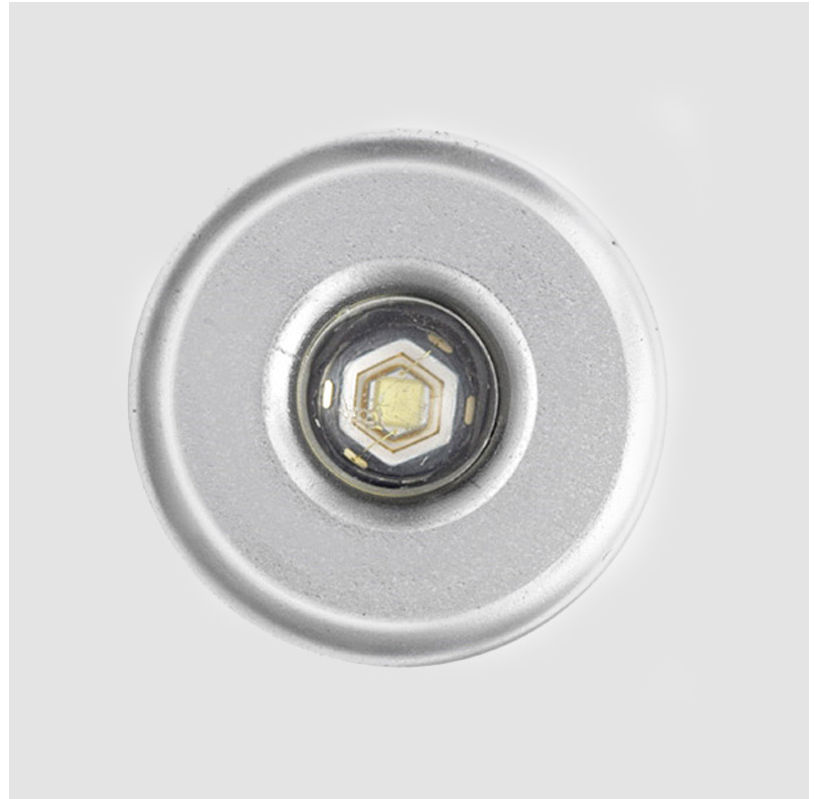

GENERAL

Series: Eyes _____
Subseries: Eyes Round _____
Brand: Side _____
Division: Exterior _____
Mounting Type: Recessed _____
Mounting Location: Ceiling _____
Subcategory: Downlight _____

PHYSICAL

Shape: Round _____
Diameter (mm): 20 _____
Diameter (in): 13/16 _____
Depth (mm): 28 _____
Depth (in): 1 1/8 _____
Min. Recessing Depth (mm): 33 _____
Min. Recessing Depth (in): 1 5/16 _____
Light Distribution: Direct _____
Weight (kg): 0.02 _____
Weight (lbs): 0.044 _____
Gasket: Silicon rubber _____
Fixture Finish: Chrome _____
Fixture Material: Aluminum Die Cast _____

ELECTRICAL

Lamp Type: LED (Zhaga Standard) _____
Input Wattage (W): 1.2 _____
Total Output Wattage (W): 1 _____
Dimming: Non-Dimming / Phase Dimming (120Vac only) / 0-10V Dimming _____
Driver Included: No _____
Driver Location: Remote _____
Driver Type: Constant Current - 120 / 277Vac _____
Driver Class: Class 2 _____
Input Voltage (V): 120 - 277 _____
Constant Current (MA): 350 _____

LED

Number of LEDs: 1 _____
Color Temperature (°K): 3000 / 4000 _____
Max. Delivered Lumen (lm): 58.4 / 64.9 _____
Nominal Lumen (lm): 120 / 125 _____
CRI: >80 CRI _____
Lamp Life (hrs): 50000 _____

OPTICAL

Optic°: 100° _____

RATINGS AND CERTIFICATIONS

Certified By: Certified for North American Standards _____
IP rating: IP68 _____

	0.08kg / 0.18 lbs
	28mm 1 1/8"
	10 / 12.5 / 15 mm 3/8" / 1/2" / 9/16"