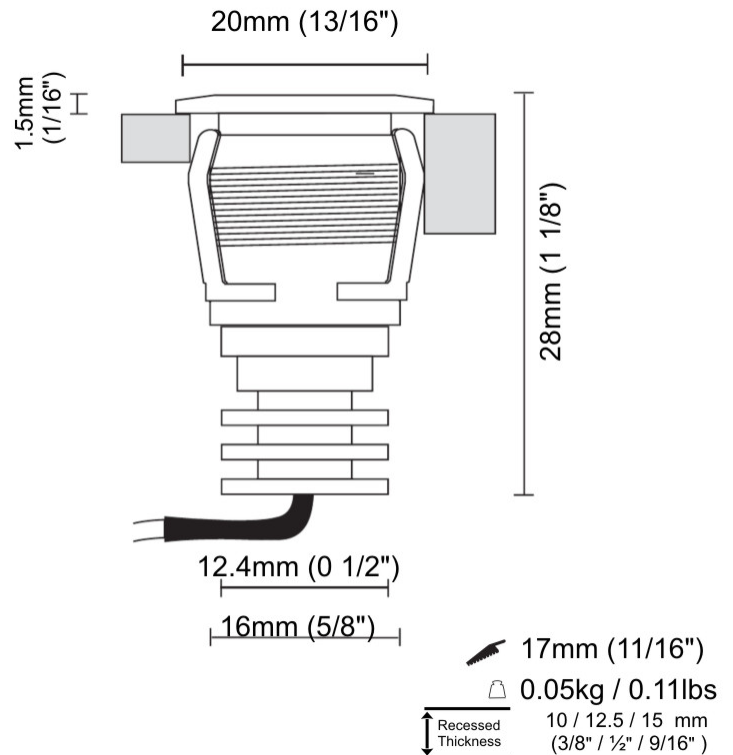

GENERAL

Series: Eyes _____
Subseries: Eyes Round _____
Brand: Side _____
Division: Exterior _____
Mounting Type: Recessed _____
Mounting Location: Ceiling _____
Subcategory: Downlight _____

PHYSICAL

Shape: Round _____
Diameter (mm): 20 _____
Diameter (in): 13/16 _____
Height (mm): 28 _____
Height (in): 1 1/8 _____
Min. Recessing Depth (mm): 33 _____
Min. Recessing Depth (in): 1 5/16 _____
Light Distribution: Direct _____
Weight (kg): 0.02 _____
Weight (lbs): 0.044 _____
Gasket: Silicon rubber _____
Fixture Finish: Chrome _____
Fixture Material: Aluminum Die Cast _____

ELECTRICAL

Lamp Type: LED (Zhaga Standard) _____
Total Output Wattage (W): 1.2 _____
Dimming: 0-10V Dimming / Phase Dimming (120Vac Only) _____
Driver Included: No _____
Driver Location: Remote _____
Driver Type: Constant Current - 120 / 277Vac _____
Input Voltage (V): 120 - 277 _____
Constant Current (MA): 350 _____
Upon Request: (Not included - see components [IP65 or higher enclosure to be supplied by others]) Remote: 0-10Vdc dimming / Phase dimming @120Vac only / 277Vac _____

LED

Number of LEDs: 1 _____
Color Temperature (°K): 3000 / 4000 _____
Max. Delivered Lumen (lm): 58.4 / 64.9 _____
Nominal Lumen (lm): 120 / 125 _____
CRI: >80 CRI _____
Lamp Life (hrs): 50000 _____

OPTICAL

Optic°: 100° _____

RATINGS AND CERTIFICATIONS

Certified By: Certified for North American Standards _____
IP rating: IP68 _____