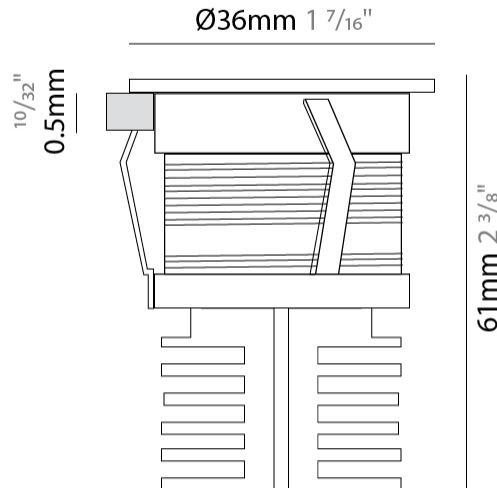

PHYSICAL

Shape: Square _____
Length (mm): 36 _____
Length (in): 1 7/16 _____
Width (mm): 36 _____
Width (in): 1 7/16 _____
Height (mm): 61 _____
Height (in): 2 3/8 _____
Min. Recessing Depth (mm): 66 _____
Min. Recessing Depth (in): 2 5/8 _____
Light Distribution: Direct _____
Weight (kg): 0.08 _____
Weight (lbs): 0.18 _____
Diffuser: Transparent methacrylate _____
Gasket: Silicon rubber _____
Fixture Finish: Chrome _____
Fixture Material: Aluminum Die Cast _____

ELECTRICAL

Lamp Type: LED (Zhaga Standard) _____
Input Wattage (W): 4.5 _____
Total Output Wattage (W): 3 _____
Dimming: Non-Dimming / Phase Dimming (120Vac only) / 0-10V Dimming _____
Driver Included: No _____
Driver Location: Remote _____
Driver Type: Constant Current - 120 / 277Vac _____
Driver Class: Class 2 _____
Input Voltage (V): 120 - 277 _____
Constant Current (MA): 350 _____
Constant Voltage (V): 8.75 _____
Upon Request: Requires a minimum of 2 fixtures for 0-10V dimming options _____

LED

Color Temperature (°K): 3000 / 4000 _____
Max. Delivered Lumen (lm): 285 / 300 _____
Nominal Lumen (lm): 350 / 380 _____
CRI: >80 CRI _____
Lamp Life (hrs): 50000 _____

OPTICAL

Optic°: 45 _____

RATINGS AND CERTIFICATIONS

Certified By: Certified for North American Standards _____
IP rating: IP68 _____

0.08kg / 0.18 lbs

28mm 1 1/8"