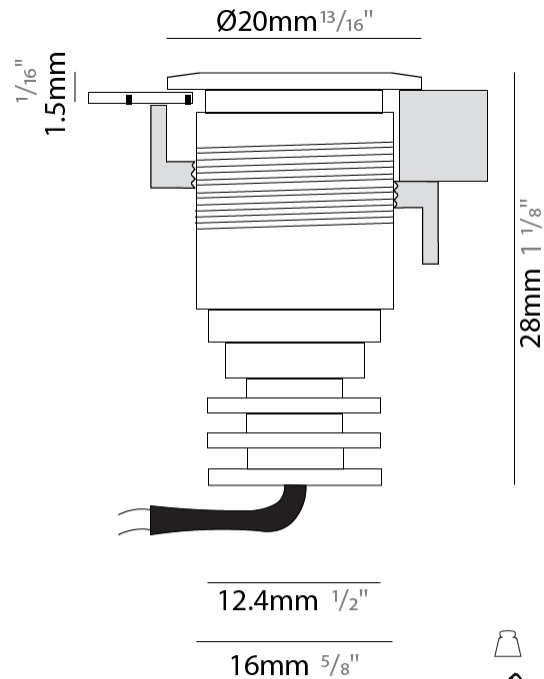

GENERAL

Series: Eyes _____
Subseries: Eyes Round _____
Brand: Side _____
Division: Exterior _____
Mounting Type: Recessed _____
Mounting Location: Ceiling _____
Subcategory: Downlight _____

PHYSICAL

Shape: Round _____
Diameter (mm): 20 _____
Diameter (in): 13/16 _____
Depth (mm): 28 _____
Depth (in): 1 1/8 _____
Min. Recessing Depth (mm): 33 _____
Min. Recessing Depth (in): 1 5/16 _____
Light Distribution: Direct _____
Weight (kg): 0.02 _____
Weight (lbs): 0.044 _____
Gasket: Silicon rubber _____
Fixture Finish: Chrome _____
Fixture Material: Aluminum Die Cast _____

ELECTRICAL

Lamp Type: LED (Zhaga Standard) _____
Input Wattage (W): 1.2 _____
Total Output Wattage (W): 1 _____
Dimming: Non-Dimming / Phase Dimming (120Vac only) / 0-10V Dimming _____
Driver Included: No _____
Driver Location: Remote _____
Driver Type: Constant Current - 120 / 277Vac _____
Driver Class: Class 2 _____
Input Voltage (V): 120 - 277 _____
Constant Current (MA): 350 _____

LED

Number of LEDs: 1 _____
Color Temperature (°K): 3000 / 4000 _____
Max. Delivered Lumen (lm): 58.4 / 64.9 _____
Nominal Lumen (lm): 120 / 125 _____
CRI: >80 CRI _____
Lamp Life (hrs): 50000 _____

OPTICAL

Optic°: 100° _____

RATINGS AND CERTIFICATIONS

Certified By: Certified for North American Standards _____
IP rating: IP68 _____

	0.08kg / 0.18 lbs
	28mm 1 1/8"
	10 / 12.5 / 15 mm 3/8" / 1/2" / 9/16"